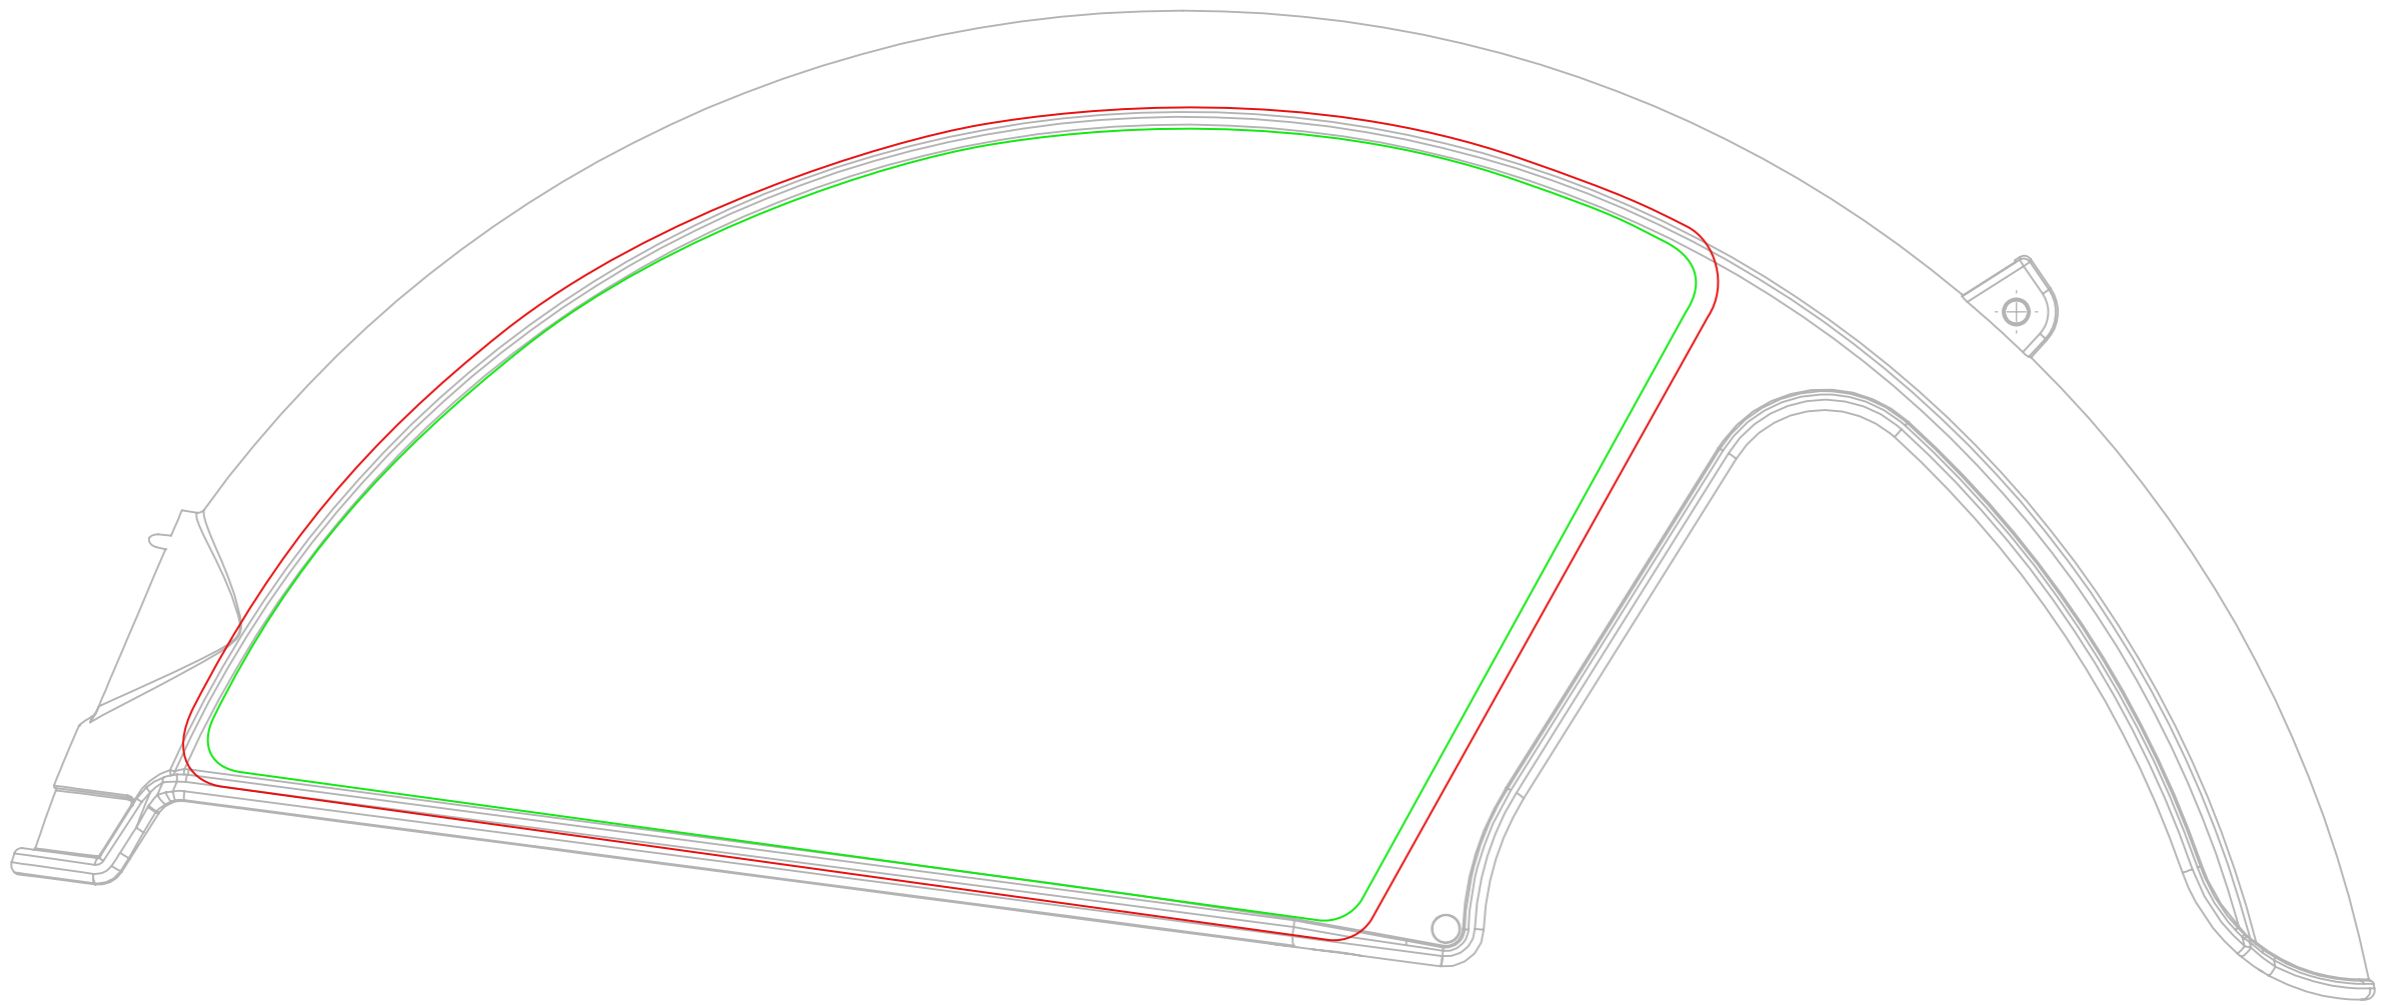

FRONT MUDGUARD, RIGHT

SCALE: 1:2

FRONT MUDGUARD, LEFT

SCALE: 1:2

REAR MUDGUARD, RIGHT

SCALE: 1:2

REAR MUDGUARD, LEFT

SCALE: 1:2