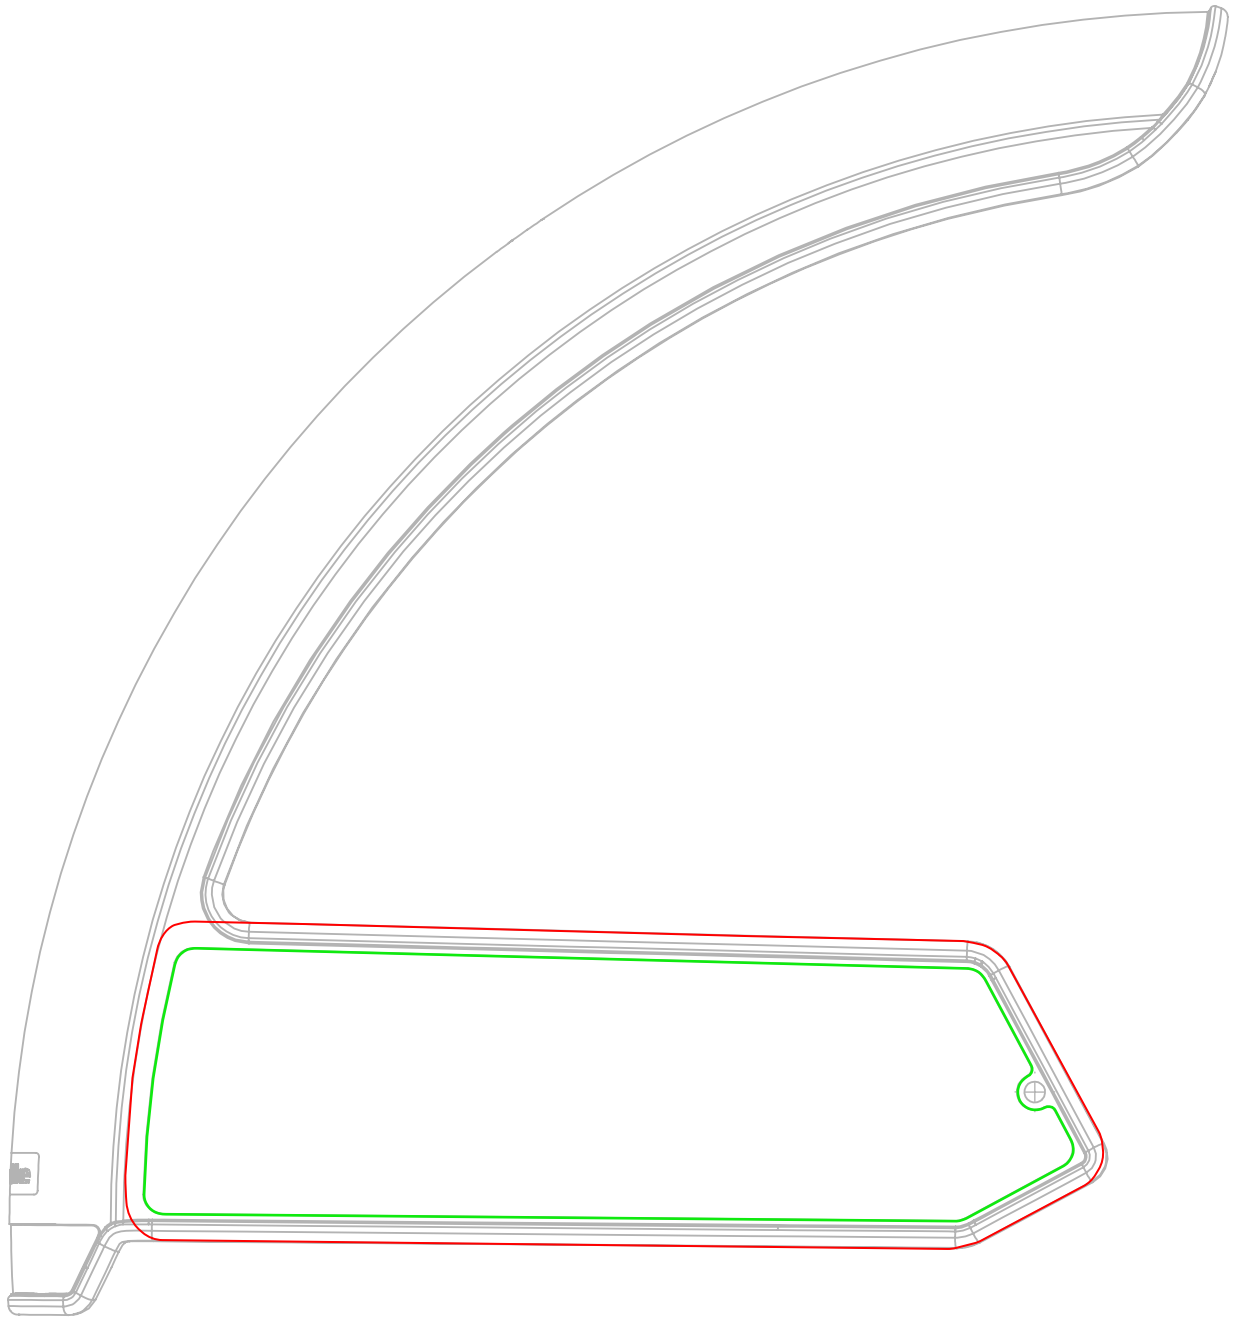

FRONT MUDGUARD, RIGHT

SCALE: 1:2

FRONT MUDGUARD, LEFT

SCALE: 1:2

REAR MUDGUARD, RIGHT

SCALE: 1:2

REAR MUDGUARD, LEFT

SCALE: 1:2