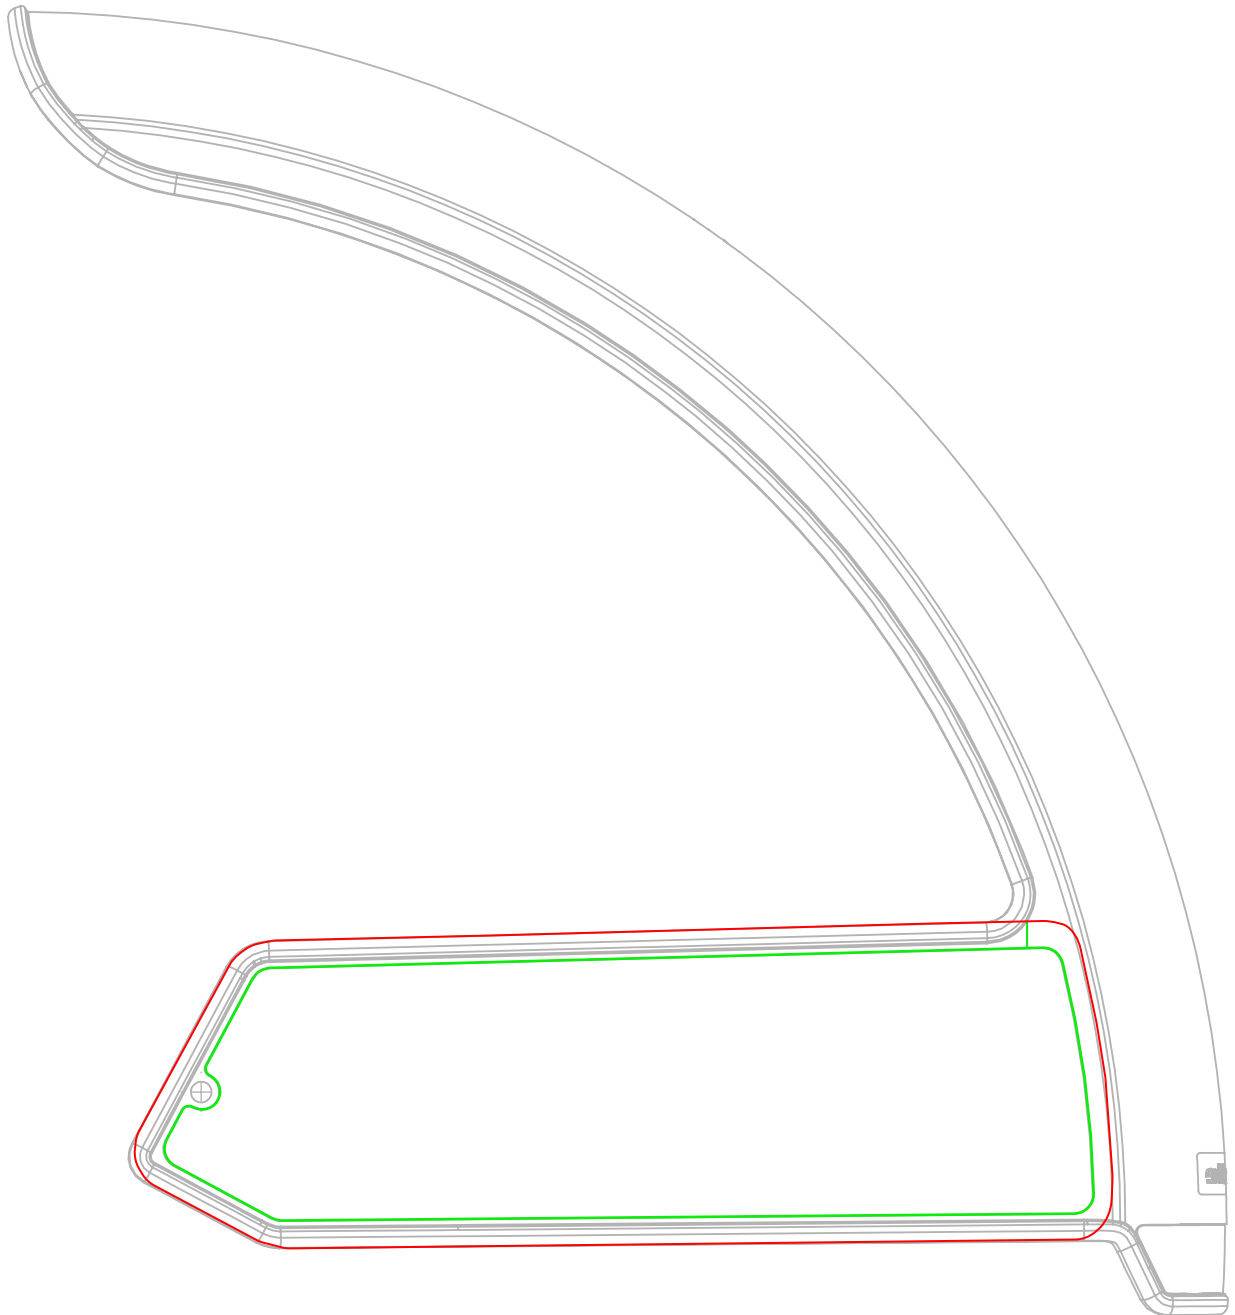

FRONT MUDGUARD, RIGHT

SCALE: 1:2

FRONT MUDGUARD, LEFT

SCALE: 1:2

REAR MUDGUARD, RIGHT

SCALE: 1:2

REAR MUDGUARD, LEFT

SCALE: 1:2